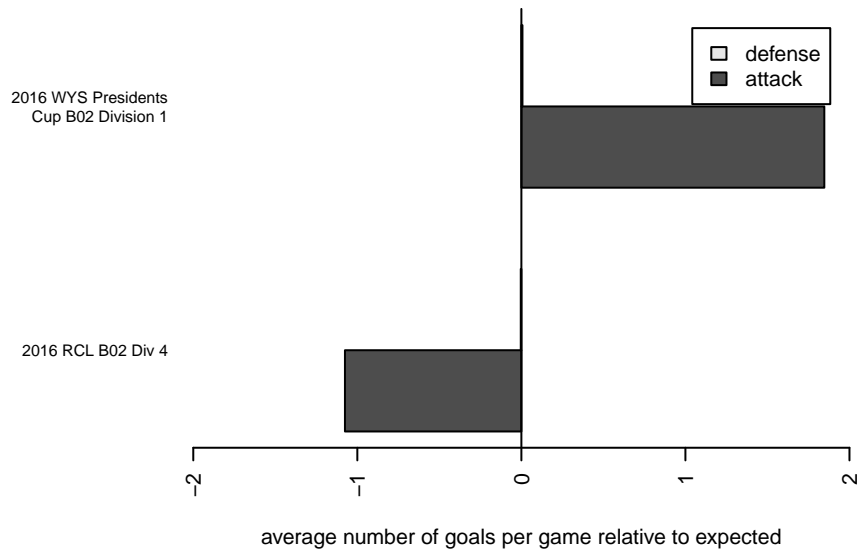

Performance relative to 13 month average