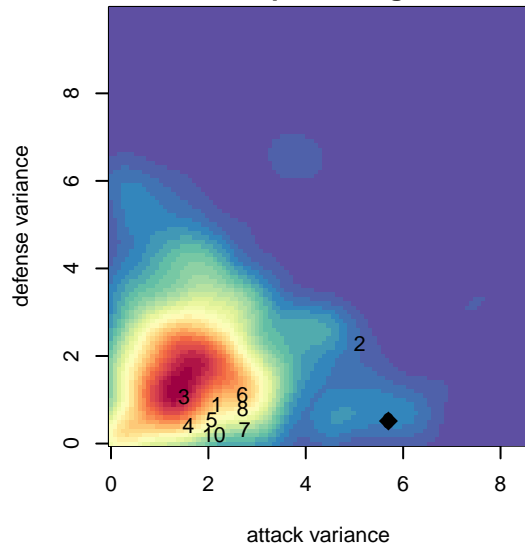

STU Chelsea Academy B02

South Tacoma United
Tacoma, WA
B02 total strength=1612
attack=19.48 defense=14.33
fall league = RCL B02 Div 4

alt names used:
STU Chelsea Academy 02
STU Chelsea Academy 02

Venues played:
2016 RCL B02 Div 4
2016 WYS Presidents Cup B02 Division 1

STU Chelsea Academy B02
Dots are actual minus expected GF (blue circles) and GA (red triangles).
Blue line is smoothed change in attack strength. Red is smoothed change in defense strength.

**attack and defense variance (black dot)
relative to other teams
and top 10 in region**