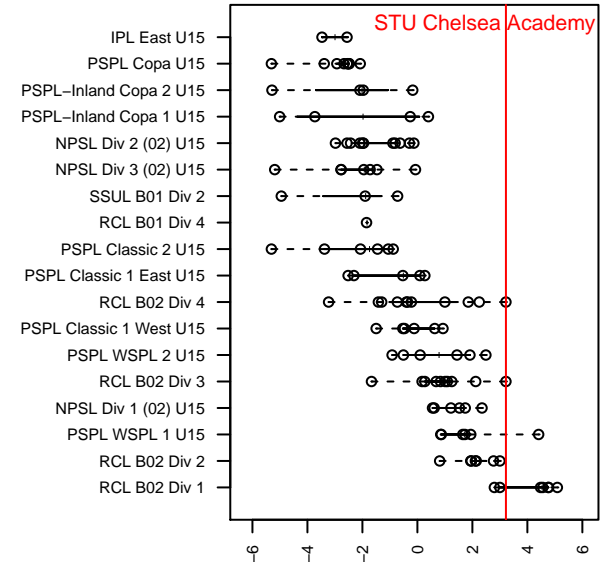

**attack and defense rating
relative to others at age
and all opponents in last 13 months**